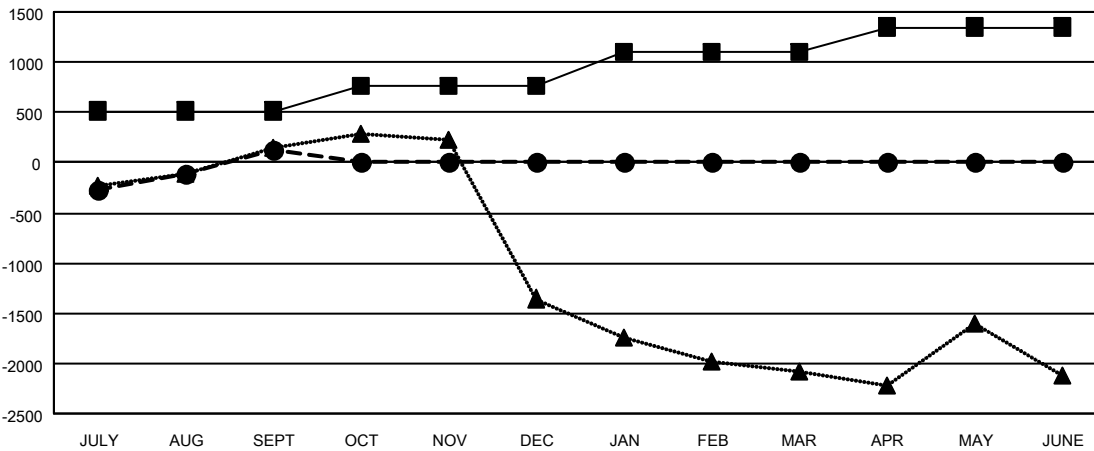

GMT MONTHLY MEMBERSHIP PROGRESS REPORT

Results as of: 9/30/2024

Multiple District 315

LOCATION: REP OF BANGLADESH

GMT: OPEN

GMT CA 6 - S

Clubs			
RESULTS FOR 2024-2025			
QUARTER	NEW CLUB GOAL	NEW CLUBS	DROPPED CLUBS
JULY/AUG/SEPT	33	38	10
OCT/NOV/DEC	0	0	0
JAN/FEB/MAR	24	0	0
APR/MAY/JUNE	13	0	0

Members			
RESULTS FOR 2024-2025			
QUARTER	MEMBER GROWTH NET GOAL	MEMBER GROWTH ACTUAL	DROPPED MEMBERS ACTUAL (including transfers)
JULY/AUG/SEPT	514	1,649	1,029
OCT/NOV/DEC	245	0	0
JAN/FEB/MAR	348	0	0
APR/MAY/JUNE	243	0	0

GOALS AND ACTUAL NEW CLUBS CUMULATIVE

- - CURRENT YEAR GOALS FOR NEW CLUBS
- - CURRENT YEAR ACTUAL NEW CLUBS
- ▲ - LAST YEAR ACTUAL NEW CLUBS

GOALS AND ACTUAL MEMBERS CUMULATIVE

- - MEMBER GROWTH NET GOAL
- - MEMBER GROWTH ACTUAL
- ▲ - LAST YEAR MEMBERSHIP ACTUAL