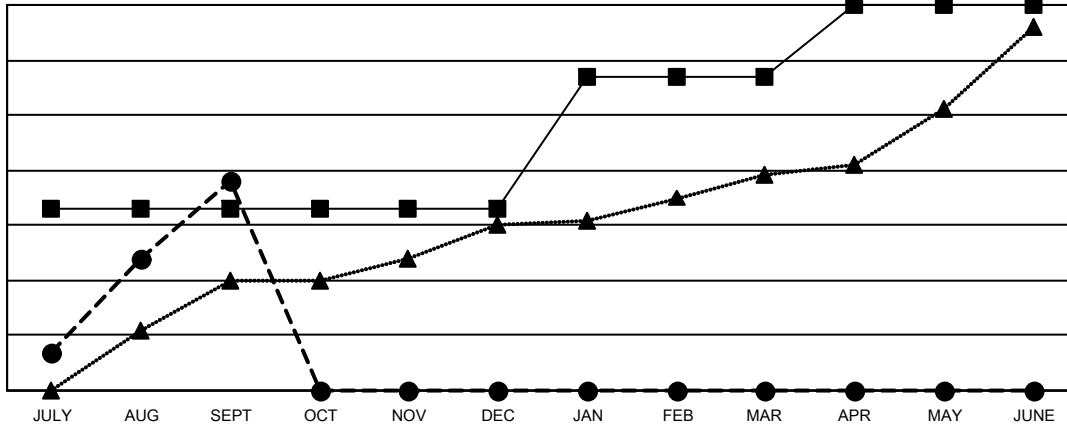

GMT MONTHLY MEMBERSHIP PROGRESS REPORT

Results as of: 9/30/2024

Multiple District 315

LOCATION: REP OF BANGLADESH

GMT: OPEN

GMT CA 6 - S

Clubs			
RESULTS FOR 2024-2025			
QUARTER	NEW CLUB GOAL	NEW CLUBS	DROPPED CLUBS
JULY/AUG/SEPT	33	38	10
OCT/NOV/DEC	0	0	0
JAN/FEB/MAR	24	0	0
APR/MAY/JUNE	13	0	0

Members			
RESULTS FOR 2024-2025			
QUARTER	MEMBER GROWTH NET GOAL	MEMBER GROWTH ACTUAL	DROPPED MEMBERS ACTUAL (including transfers)
JULY/AUG/SEPT	514	1,649	1,029
OCT/NOV/DEC	245	0	0
JAN/FEB/MAR	348	0	0
APR/MAY/JUNE	243	0	0

GOALS AND ACTUAL NEW CLUBS CUMULATIVE

- - CURRENT YEAR GOALS FOR NEW CLUBS
- - CURRENT YEAR ACTUAL NEW CLUBS
- ▲ - LAST YEAR ACTUAL NEW CLUBS

GOALS AND ACTUAL MEMBERS CUMULATIVE

- - MEMBER GROWTH NET GOAL
- - MEMBER GROWTH ACTUAL
- ▲ - LAST YEAR MEMBERSHIP ACTUAL